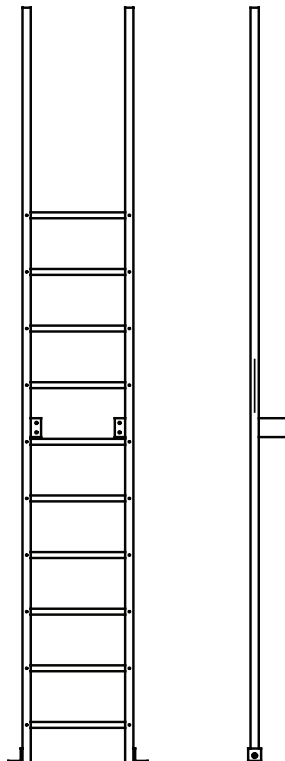

LADDER & CAGE SYSTEMS

Bedford Reinforced Plastics' fiberglass ladders and ladder cages are used in a wide range of industries. BRP's fiberglass ladder and cage systems meet or exceed OSHA requirements and have become the preferred system for use in chemical plants and other corrosive environments. Fiberglass ladder and cage systems are light weight, corrosion resistant, easy to install, will outlast aluminum and steel, and require little or no maintenance.

264 Reynoldsdale Road | Bedford PA 15522-7401 USA
Phone: 814-623-8125 | FAX: 814-623-6032 | frpsales@bedfordreinforced.com

www.bedfordreinforced.com

Sizes & Availability

BRP's ladder and cage systems are designed and fabricated to meet the requirements of OSHA 1910.27. BRP's ladders are fabricated in various lengths with a standard 18" rung width configuration with 12" rung spacing. Custom colors and custom designed ladders and cages can be fabricated upon request. Ladders can be shipped pre-assembled or as a kit for installation in the field.

Access Ladder with Walkthru Base Mounted with Wall Brackets

Access Ladder with Walkthru Heavy Duty Wall Brackets

Materials of Construction

BRP's fiberglass ladders and cage systems are constructed from pultruded shapes produced using a premium grade polyester resin system with flame retardant and ultraviolet (UV) inhibitor additives. For extremely corrosive environments an optional vinyl ester resin system is available. Side rails and cages are pigmented OSHA safety yellow. The rungs are a pultruded fiberglass fluted tube or a solid rod with non-skid surface.

**Access Ladder
with Walkthru and Return**

**Standard Access Ladder
Base Mounted with Wall Brackets**

**Walkthru Ladder with Cage
Base Mounted with Wall Brackets**