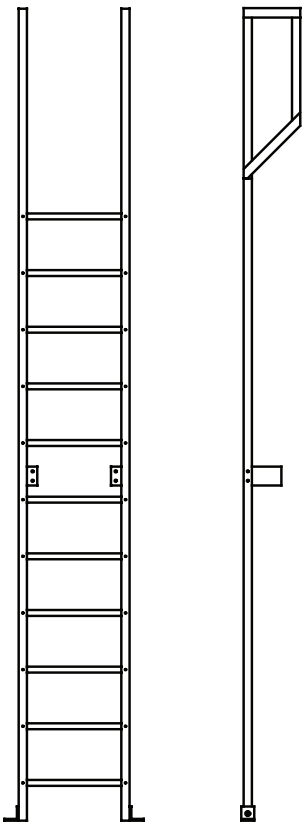

LADDER & CAGE SYSTEMS

Bedford Reinforced Plastics' fiberglass ladders and ladder cages are used in a wide range of industries. BRP's fiberglass ladder and cage systems meet or exceed OSHA requirements and have become the preferred system for use in chemical plants and other corrosive environments. Fiberglass ladder and cage systems are light weight, corrosion resistant, easy to install, will outlast aluminum and steel, and require little or no maintenance.

264 Reynoldsdale Road | Bedford PA 15522-7401 USA
Phone: 814-623-8125 | FAX: 814-623-6032 | frpsales@bedfordreinforced.com

www.bedfordreinforced.com

Sizes & Availability

BRP's ladder and cage systems are designed and fabricated to meet the requirements of OSHA 1910.27. BRP's ladders are fabricated in various lengths with a standard 18" rung width configuration with 12" rung spacing. Custom colors and custom designed ladders and cages can be fabricated upon request. Ladders can be shipped pre-assembled or as a kit for installation in the field.

Access Ladder with Walkthru Base Mounted with Wall Brackets

Access Ladder with Walkthru Heavy Duty Wall Brackets

Materials of Construction

BRP's fiberglass ladders and cage systems are constructed from pultruded shapes produced using a premium grade polyester resin system with flame retardant and ultraviolet (UV) inhibitor additives. For extremely corrosive environments an optional vinyl ester resin system is available. Side rails and cages are pigmented OSHA safety yellow. The rungs are a pultruded fiberglass fluted tube or a solid rod with non-skid surface.

**Access Ladder
with Walkthru and Return**

**Standard Access Ladder
Base Mounted with Wall Brackets**

**Walkthru Ladder with Cage
Base Mounted with Wall Brackets**