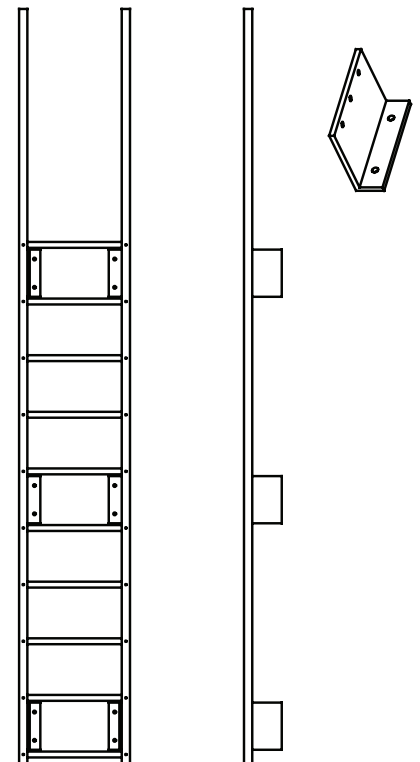

264 Reynoldsdale Road | Bedford PA 15522-7401 USA
Phone: 814-623-8125 | FAX: 814-623-6032 | frpsales@bedfordreinforced.com

www.bedfordreinforced.com

Sizes & Availability

BRP's ladder and cage systems are designed and fabricated to meet the requirements of OSHA 1910.27. BRP's ladders are fabricated in various lengths with a standard 18" rung width configuration with 12" rung spacing. Custom colors and custom designed ladders and cages can be fabricated upon request. Ladders can be shipped pre-assembled or as a kit for installation in the field.

Access Ladder with Walkthru Base Mounted with Wall Brackets

Access Ladder with Walkthru Heavy Duty Wall Brackets

Materials of Construction

BRP's fiberglass ladders and cage systems are constructed from pultruded shapes produced using a premium grade polyester resin system with flame retardant and ultraviolet (UV) inhibitor additives. For extremely corrosive environments an optional vinyl ester resin system is available. Side rails and cages are pigmented OSHA safety yellow. The rungs are a pultruded fiberglass fluted tube or a solid rod with non-skid surface.