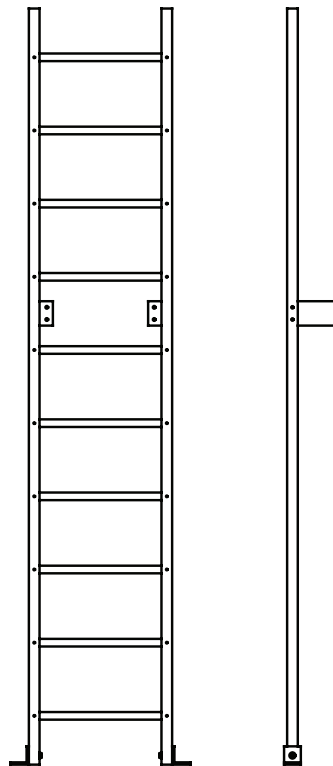

LADDER & CAGE SYSTEMS

Bedford Reinforced Plastics' fiberglass ladders and ladder cages are used in a wide range of industries. BRP's fiberglass ladder and cage systems meet or exceed OSHA requirements and have become the preferred system for use in chemical plants and other corrosive environments. Fiberglass ladder and cage systems are light weight, corrosion resistant, easy to install, will outlast aluminum and steel, and require little or no maintenance.

264 Reynoldsdale Road | Bedford PA 15522-7401 USA
Phone: 814-623-8125 | FAX: 814-623-6032 | frpsales@bedfordreinforced.com

www.bedfordreinforced.com

Sizes & Availability

BRP's ladder and cage systems are designed and fabricated to meet the requirements of OSHA 1910.27. BRP's ladders are fabricated in various lengths with a standard 18" rung width configuration with 12" rung spacing. Custom colors and custom designed ladders and cages can be fabricated upon request. Ladders can be shipped pre-assembled or as a kit for installation in the field.

Access Ladder with Walkthru Base Mounted with Wall Brackets

Access Ladder with Walkthru Heavy Duty Wall Brackets

Materials of Construction

BRP's fiberglass ladders and cage systems are constructed from pultruded shapes produced using a premium grade polyester resin system with flame retardant and ultraviolet (UV) inhibitor additives. For extremely corrosive environments an optional vinyl ester resin system is available. Side rails and cages are pigmented OSHA safety yellow. The rungs are a pultruded fiberglass fluted tube or a solid rod with non-skid surface.

**Access Ladder
with Walkthru and Return**

**Standard Access Ladder
Base Mounted with Wall Brackets**

**Walkthru Ladder with Cage
Base Mounted with Wall Brackets**