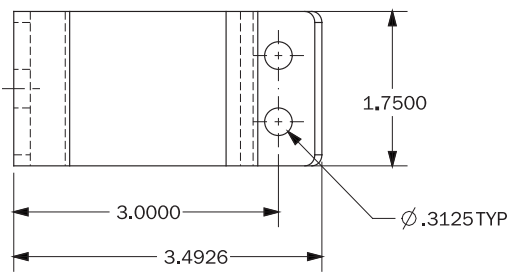

HANDRAIL BRACKET

Installation ease and long-term durability come together in Bedford's stainless-steel handrail bracket. It's strong for lasting service and sleek for aesthetic design. It's also versatile, installing easily on both round and square handrails of FRP, metal and wood.

Order at bedfordreinforced.com or call 800-377-3280.

Top View

Side View

Front View

BEDFORD REINFORCED PLASTICS: ONE CORPORATE DRIVE, SUITE 106, BEDFORD, PA 15522 USA

The photographs and/or drawings in this literature are for illustrative purposes only. While every reasonable effort has been made to ensure the accuracy of this data, we are not responsible for any errors or omissions contained on these pages. Please verify any information in question with a Bedford sales representative. We reserve the right to make changes in specifications without notice and without incurring obligation.