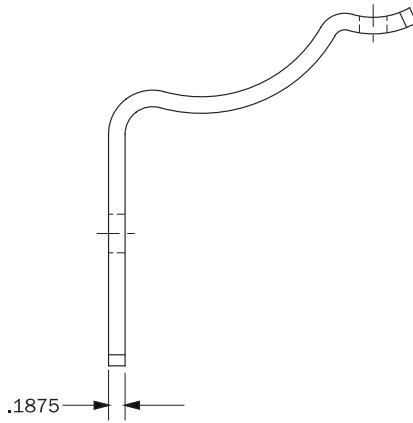

HANDRAIL BRACKET

Installation ease and long-term durability come together in Bedford's stainless-steel handrail bracket. It's strong for lasting service and sleek for aesthetic design. It's also versatile, installing easily on both round and square handrails of FRP, metal and wood.

Order at bedfordreinforced.com or call 800-377-3280.

Top View

Side View

Front View

BEDFORD REINFORCED PLASTICS: ONE CORPORATE DRIVE, SUITE 106, BEDFORD, PA 15522 USA

The photographs and/or drawings in this literature are for illustrative purposes only. While every reasonable effort has been made to ensure the accuracy of this data, we are not responsible for any errors or omissions contained on these pages. Please verify any information in question with a Bedford sales representative. We reserve the right to make changes in specifications without notice and without incurring obligation.