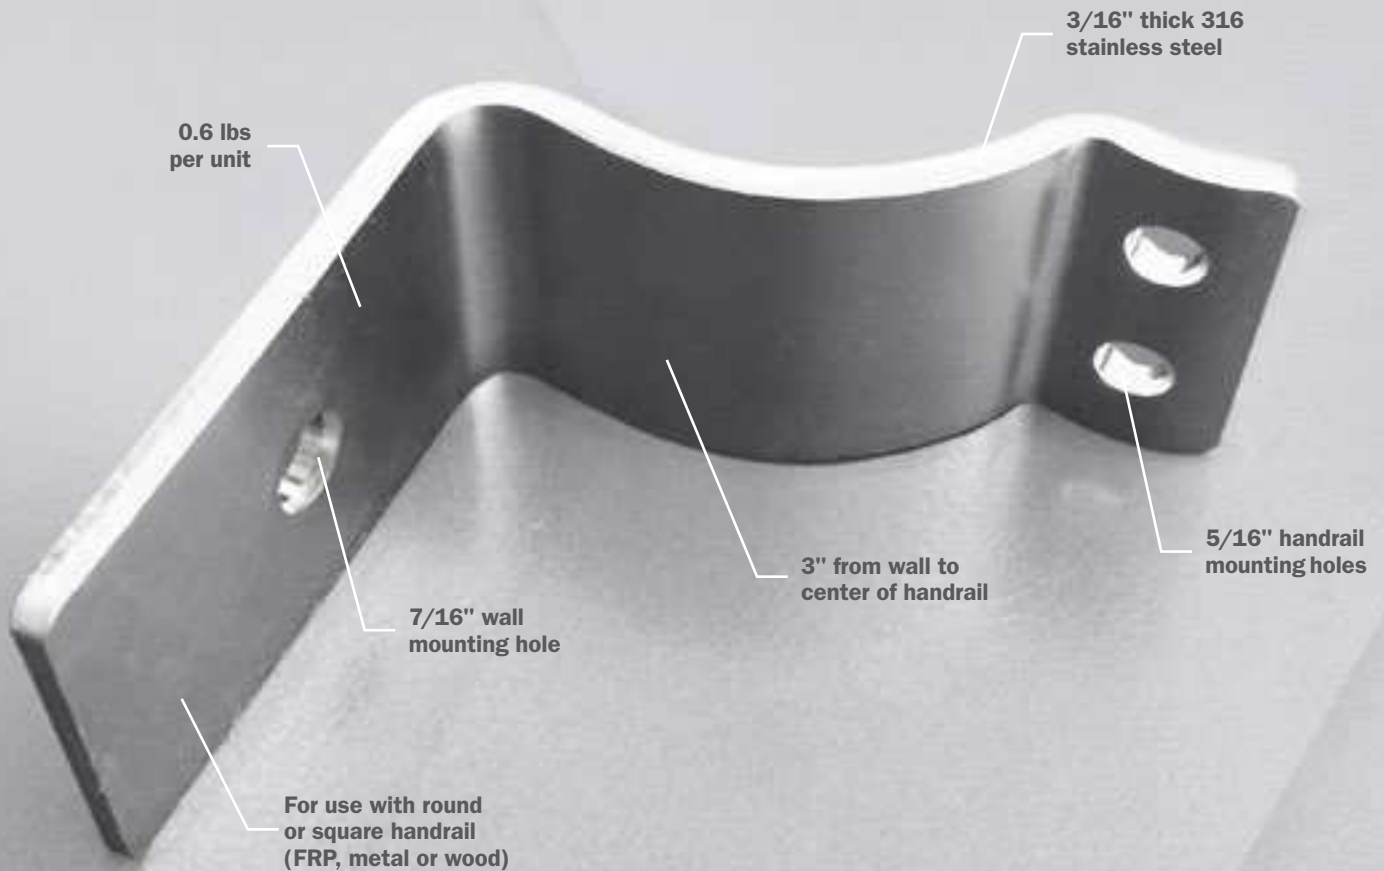

HANDRAIL BRACKET

Installation ease and long-term durability come together in Bedford's stainless-steel handrail bracket. It's strong for lasting service and sleek for aesthetic design. It's also versatile, installing easily on both round and square handrails of FRP, metal and wood.